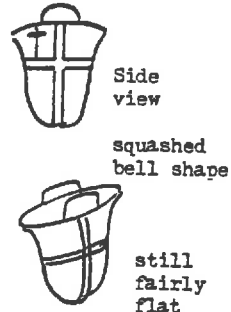

FRIENDLY SOCIETY MATERIALS AT THE READING RURAL LIFE MUSEUM

Staff Features at Museum

Sheet metal pole head